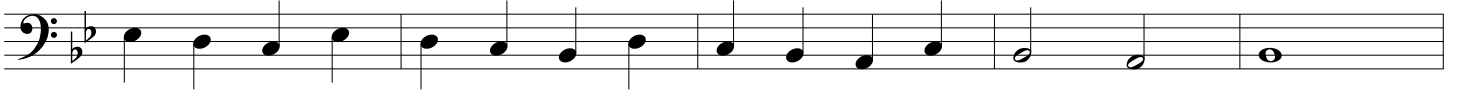

Chromatic Scale

Symphonic Band Audition

Scale Pattern #1 in Bb

32

37

Scale Pattern #2 in Bb

42

47