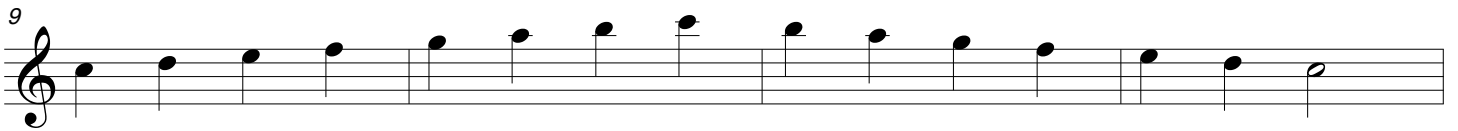

Tenor Sax

Symphonic Band Audition

♩ = 100

C Scale

F Scale

Bb Scale

Eb Scale

Ab Scale